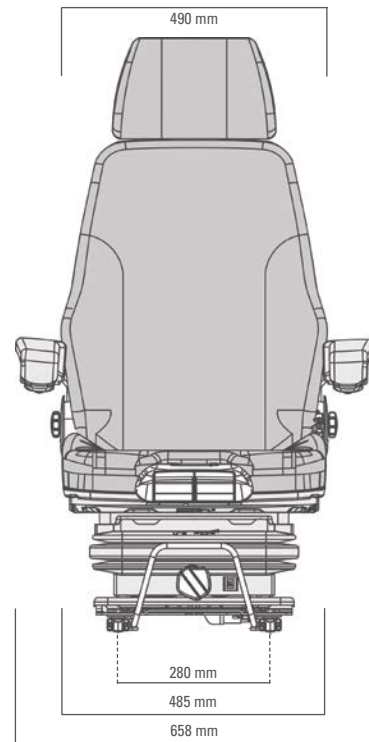

MSG 85/722

Comfort Seat with Mechanical Suspension

Each user has different requirements for comfortable sitting. The MSG 85/722 with mechanical suspension makes it easy for you to adjust the seat's stiffness by turning a crank. It's also straightforward to adjust the seat height, lumbar support, and seat cushion depth: everything, in other words, that's important for a relaxed working posture.

Measurements (installation dimensions)

Mechanical
Suspension

Mechanical
Weight
Adjustment

Mechanical
Lumbar
Support

The product shown may differ from the standard configuration.