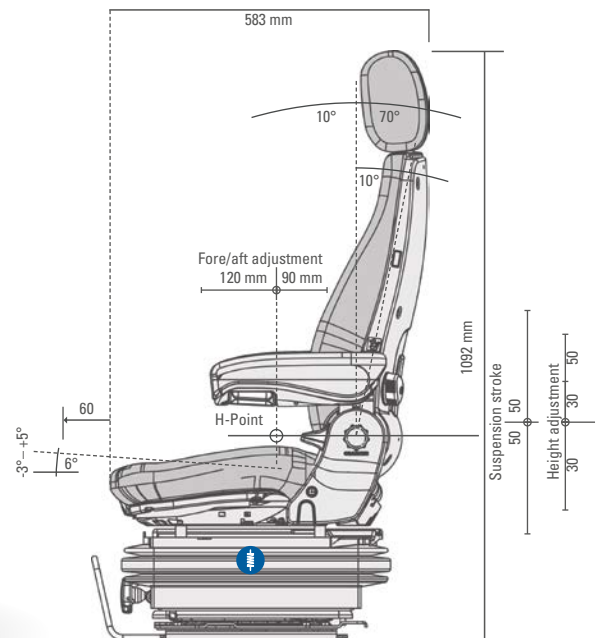

MSG 85/722

Comfort Seat with Mechanical Suspension

Each user has different requirements for comfortable sitting. The MSG 85/722 with mechanical suspension makes it easy for you to adjust the seat's stiffness by turning a crank. It's also straightforward to adjust the seat height, lumbar support, and seat cushion depth: everything, in other words, that's important for a relaxed working posture.

Measurements (installation dimensions)

Mechanical
Suspension

Mechanical
Weight
Adjustment

Mechanical
Lumbar
Support

The product shown may differ from the standard configuration.