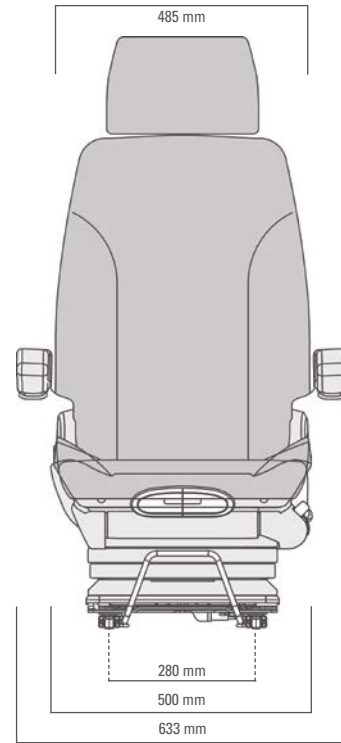

## High-Performance Seat for Small Driver Cabins

The MSG 90.6 SHORT delivers the same comfort and features as the MSG 90.6 but in a smaller size. Including an inserted headrest, the MSG 90.6 SHORT is excellently suited for low driver's compartments.

### Measurements (installation dimensions)

Pneumatic Suspension

Vertical Suspension

Automatic Weight Adjustment

Pneumatic Lumbar Support

Adjustable Shock Absorber

Automatic Positioning System