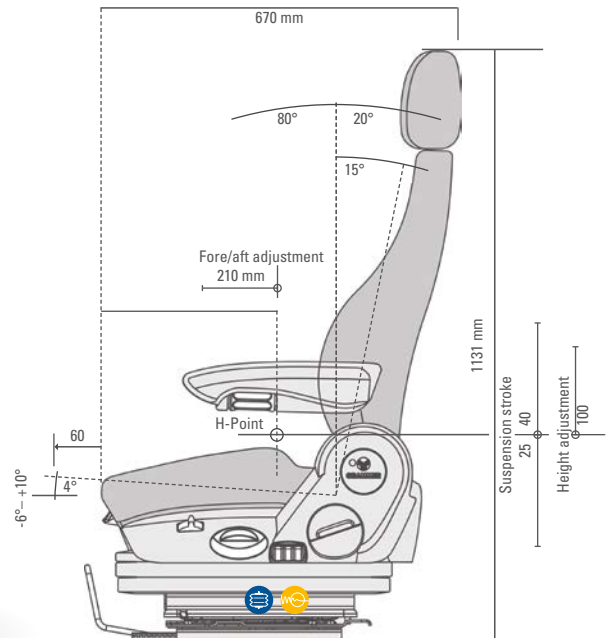

## High-Performance Seat for Small Driver Cabins

The MSG 90.6 SHORT delivers the same comfort and features as the MSG 90.6 but in a smaller size. Including an inserted headrest, the MSG 90.6 SHORT is excellently suited for low driver's compartments.

### Measurements (installation dimensions)

Pneumatic Suspension

Vertical Suspension

Automatic Weight Adjustment

Pneumatic Lumbar Support

Adjustable Shock Absorber

Automatic Positioning System